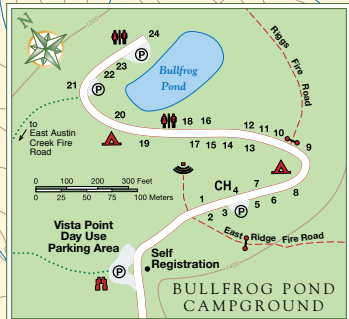

**Austin Creek**  
State Recreation Area

**AUSTIN CREEK RECREATION AREA**

**Armstrong Redwoods**  
State Natural Reserve

**ARMSTRONG REDWOODS STATE NATURAL RESERVE**

- Legend**
- Paved Road
  - Unpaved Road
  - Trail: Hiking Only
  - Trail: Hiking and Horse
  - Accessible Trail
  - Intermittent Stream
  - Accessible Feature
  - Camp Host #4
  - Campfire Center
  - Campground
  - 1-24 Campsite Numbers
  - Group Picnic Area
  - Horse Staging Area
  - Locked Gate
  - 0.5, 1 Mileage Markers
  - Parking
  - Picnic Area
  - Primitive Campsite
  - Ranger Station
  - Restrooms
  - Trailhead
  - Viewpoint